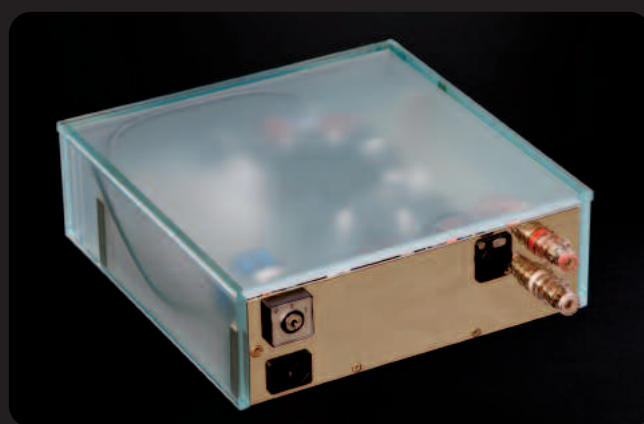

Perfect
TECHNOLOGIES